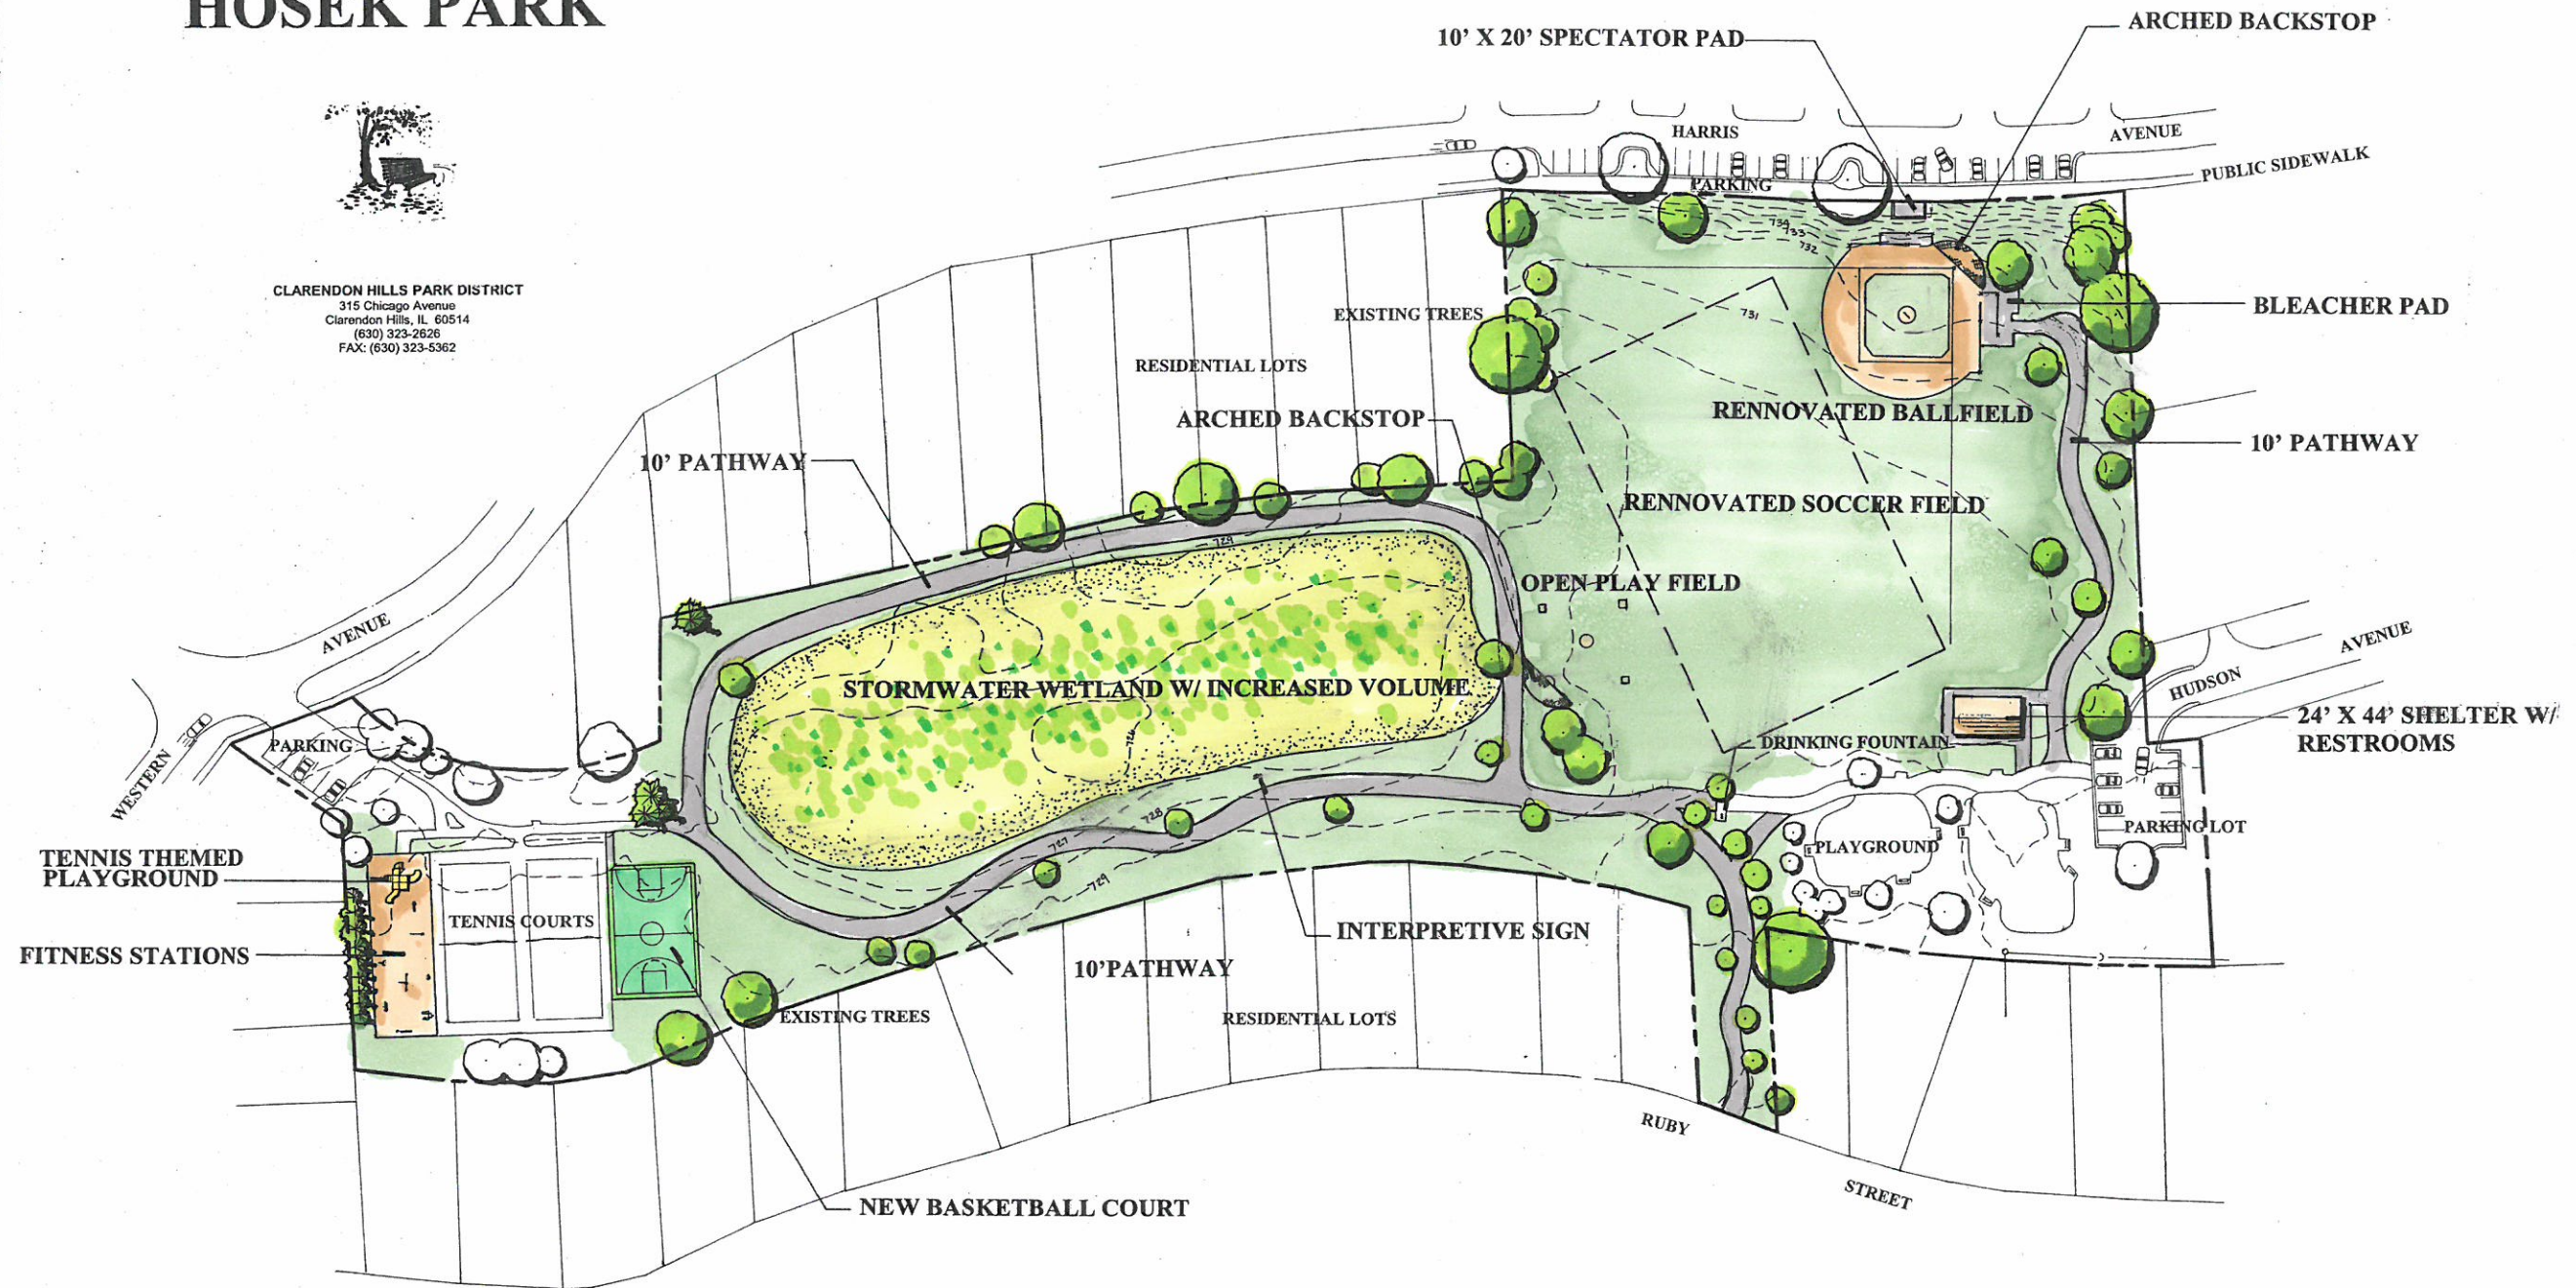

HOSEK PARK

CLARENDON HILLS PARK DISTRICT
315 Chicago Avenue
Clarendon Hills, IL 60514
(630) 323-2826
FAX: (630) 323-5362

MASTER PLAN - 2015